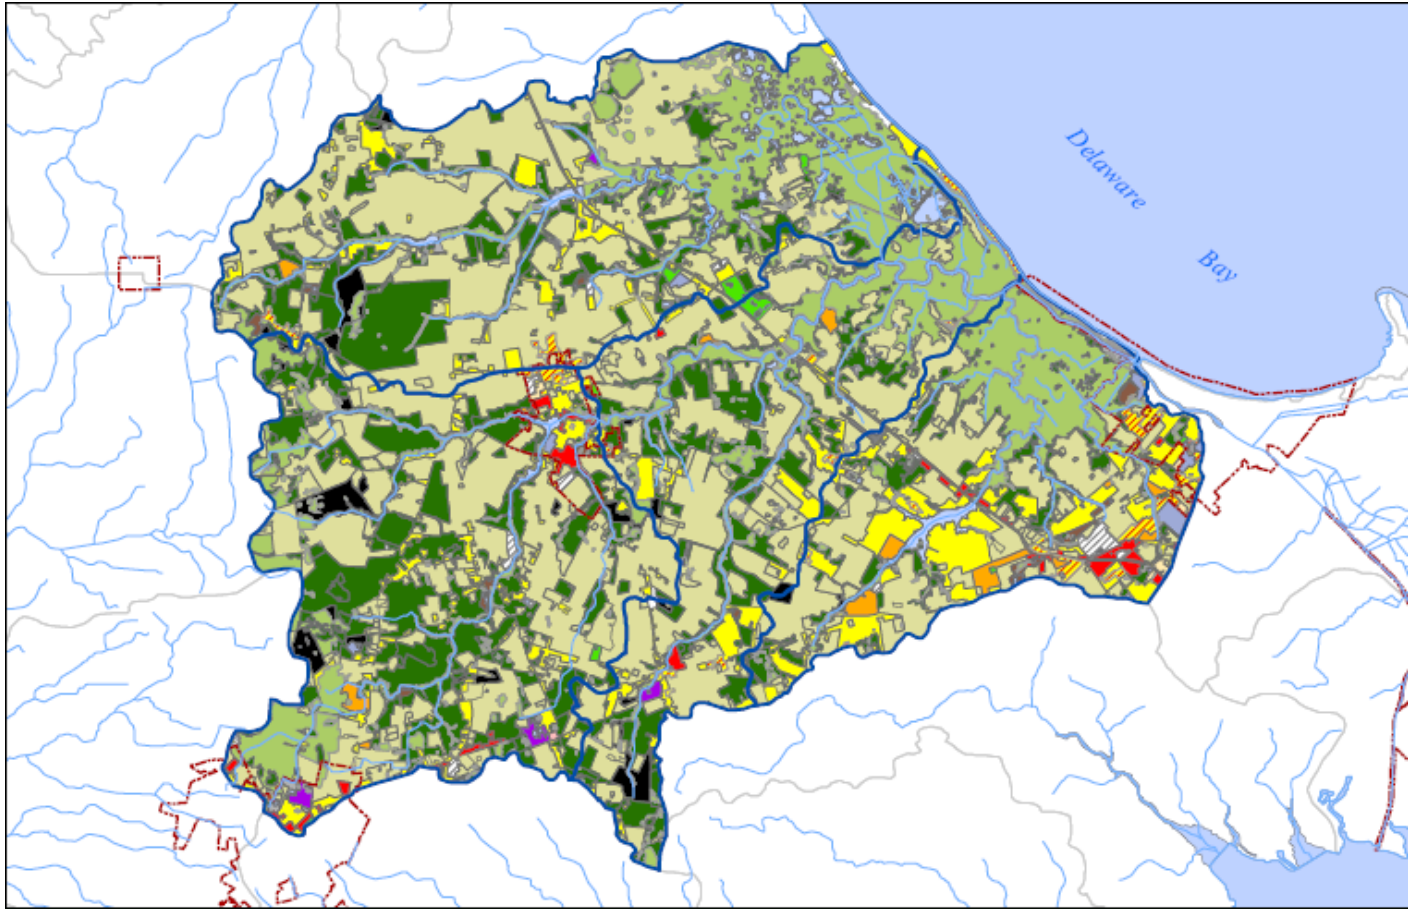

2002 Land use in the Broadkill River Watershed

2002 Land Use